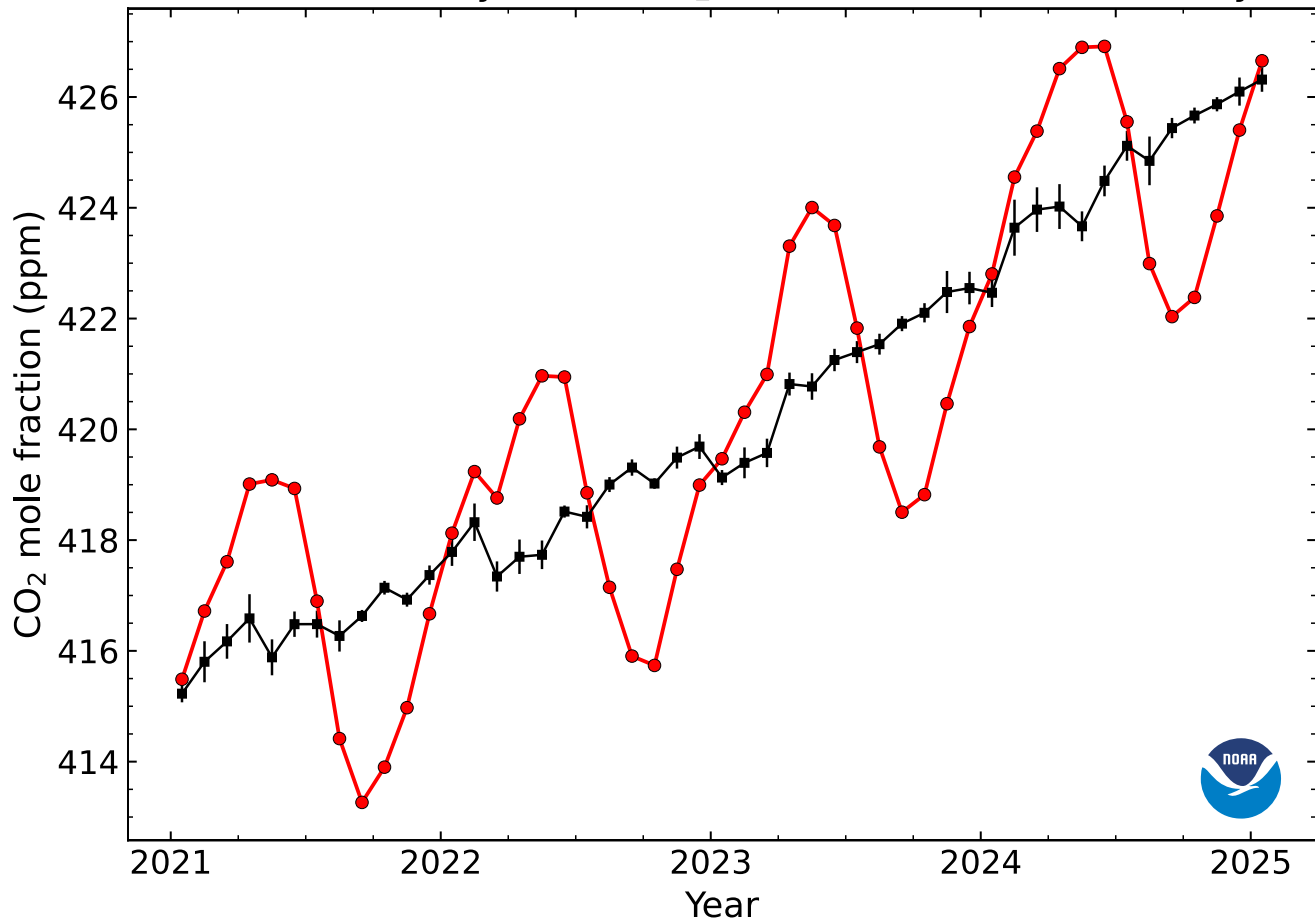

# Recent Monthly Mean CO<sub>2</sub> at Mauna Loa Observatory

2025-February-07